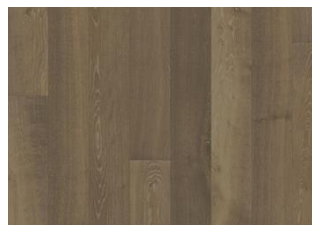

OAK NOUVEAU GRAY

The ash grey hues in this single-strip oak floor from the Classic Nouveau Collection enhance the earth undertones and balance the natural contrasts in the wood for a sophisticated and versatile expression. Each board is carefully brushed to bring out the character of the grain and highlight the natural texture of the wood. Four-sided micro-bevelling at the edges ensures a classic full plank look and feel. The matt lacquer finish eliminates glare while protecting the wood from daily wear.

DETAIL DESCRIPTION

All naturally occurring wood colour variations allowed, from light to dark brown. Sapwood may occur. The product includes large sound and black knots and cracks. Knots and cracks will be present in all sizes and numbers.

COLOUR CHANGE

Stained product - noticeable color change over time.

FACTS

Wood Species	Oak
Design	1-strip
Grading	Lively
Range	Kährs Original
Collection	Classic Nouveau Collection
Resandable	2-3 times
Natural/Stained	Stained
Brinell Value	3,7
Joint	Woodloc® 5S
Floor heating	Yes
Warranty	30 years
Warranty US	25 years
Wear-layer material	Hardwood
Wear Layer Thickness	3.5 mm
Core material	Pine/Spruce lamella
Backside material	Spruce
Thickness	15 mm
Installation method	Floating, Glue-down
Surface Colour	Grey

Other products in this collection

Oak Nouveau Taupe

Oak Nouveau Whisper

Oak Nouveau Lace

Oak Nouveau Rich

Oak Nouveau Blonde

Oak Nouveau Gray

Oak Nouveau Tawny