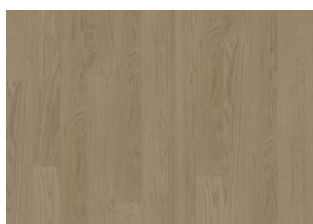

Driftwood Wide