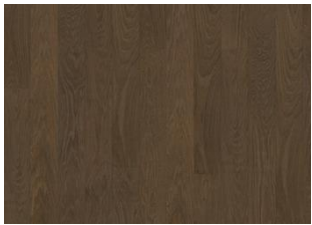

WHOLE GRAIN NARROW

Reminiscent of grain swaying in the wind like fields of gold. Whole grain narrow is a single-strip stained sleek oak floor from the Life Collection. A calm wood collection with few knots and an authentic look and feel. Four-sided microbeveling at the edges ensures a classic plank look. The innovative matt lacquer finish eliminates glare while protecting the wood from daily wear.

Pure Oak 2-strip

Light Suede 2-strip

Coconut Cream 2-strip

Cocoa Bean Narrow

Pure Walnut Narrow

Faded Black Narrow

Butterscotch Narrow

Earl Grey Narrow

Driftwood Narrow

Whole Grain Narrow

Pure Oak Narrow

Light Suede Narrow

Coconut Cream Narrow

Cocoa Bean Wide

Pure Walnut Wide

Faded Black Wide