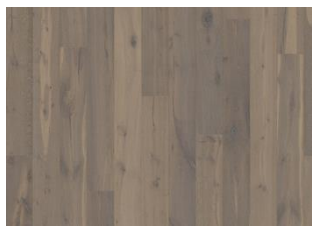

Other products in this collection

Oak Sture