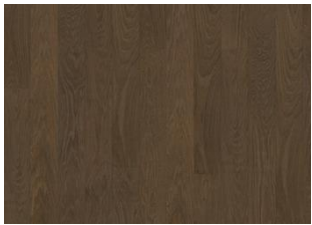

FADED BLACK WIDE

A faded black with the warmth of the oak shining through. Faded black wide is a single-strip stained oak floor from the Life Collection. A calm wood collection with few knots and an authentic look and feel. Four-sided microbeveling at the edges ensures a classic full plank look. The innovative matt lacquer finish eliminates glare while protecting the wood from daily wear.

Pure Oak 2-strip

Light Suede 2-strip

Coconut Cream 2-strip

Cocoa Bean Narrow

Pure Walnut Narrow

Faded Black Narrow

Butterscotch Narrow

Earl Grey Narrow

Driftwood Narrow

Whole Grain Narrow

Pure Oak Narrow

Light Suede Narrow

Coconut Cream Narrow

Cocoa Bean Wide

Pure Walnut Wide

Faded Black Wide