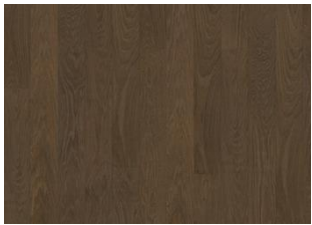

## DRIFTWOOD NARROW

The soft silver-greige colour of oak honed by the timeless tide of the sea. Driftwood narrow is a single-strip stained sleek oak floor from the Life Collection. A calm wood collection with few knots and an authentic look and feel. Four-sided microbeveling at the edges ensures a classic plank look. The innovative matt lacquer finish eliminates glare while protecting the wood from daily wear.

Pure Oak 2-strip

Light Suede 2-strip

Coconut Cream 2-strip

Cocoa Bean Narrow

Pure Walnut Narrow

Faded Black Narrow

Butterscotch Narrow

Earl Grey Narrow

Driftwood Narrow

Whole Grain Narrow

Pure Oak Narrow

Light Suede Narrow

Coconut Cream Narrow

Cocoa Bean Wide

Pure Walnut Wide

Faded Black Wide