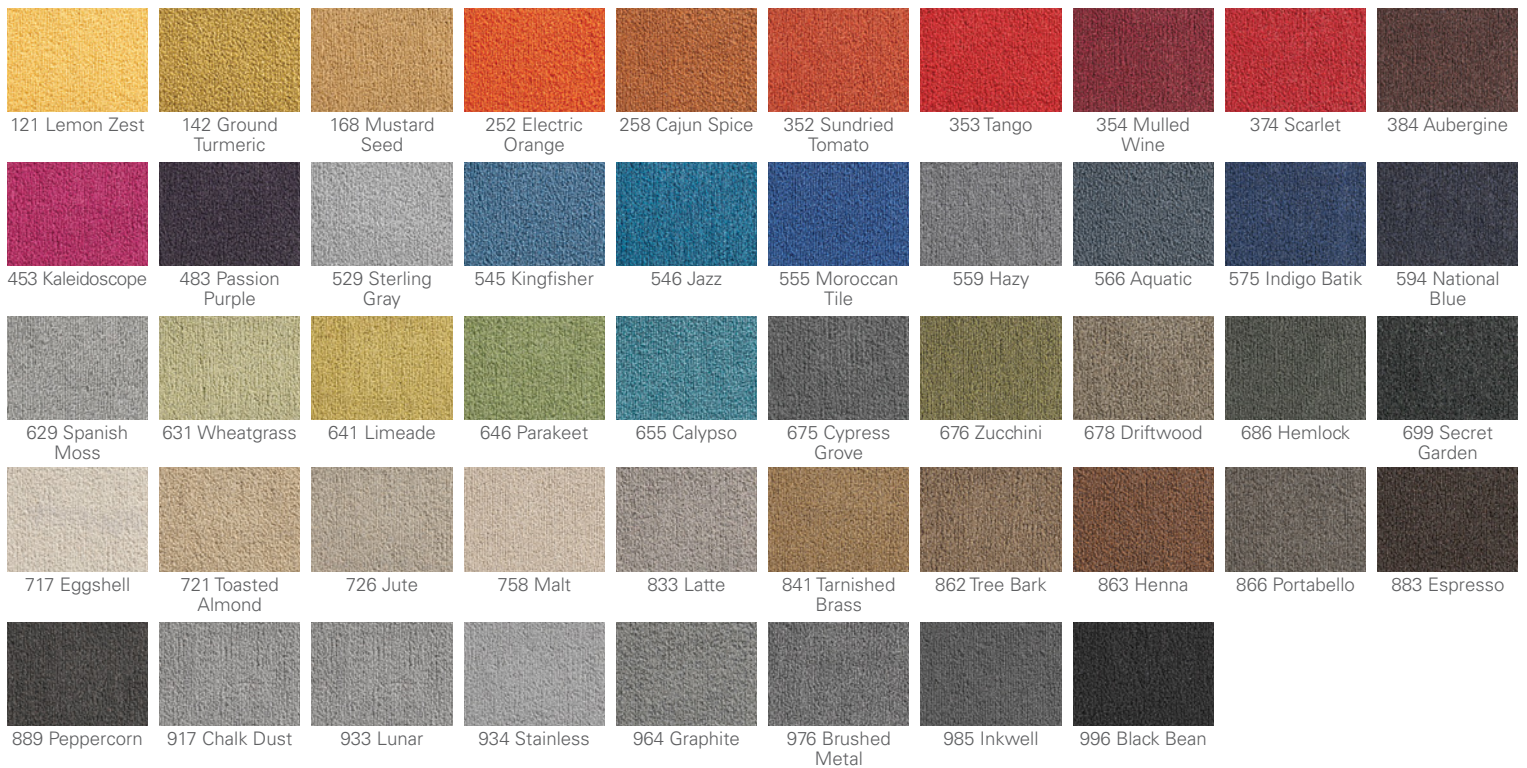

COLOR POP TILE

Solid, all loop textured 24 inch by 24 inch tile available in 48 colors. Install as a border, inset or accent tile. No more than two tiles wide and a quarter turn only.

COLOR POP TILE

Style Number	2B50
Product Type	Carpet Tile
Construction	Tufted
Gauge	1/10" (39.37 rows per 10 cm)
Density	9,103
Tufted Weight	22 oz/yd ² (746 g/m ²)
Pile Thickness	.087" (2.21 mm)
Dye Method	100% Solution Dyed
Fiber Type	ColorStrand® SD Nylon
Stain Release Technology	Mohawk Protection Plus Stain
Soil Release Technology	Mohawk Protection Plus Soil
Primary Backing	Non-Woven Synthetic
Secondary Backing	UltraSet®
Size	24" x 24" (.6096 m x .6096 m)
Flammability	ASTM E648 Class 1 (Glue down)
Smoke Density	ASTM E662 Less than 450
Static Propensity	ATTCC-134 Under 3.5 KV
Warranties	Lifetime Limited Wear Warranty Lifetime Limited Static Protection Warranty Lifetime Limited Edge Ravel, Zippering, Delamination, and Dimensional Stability Warranty 10 Year Limited Stain Resistance Warranty 10 Year Limited Colorfastness to Atmospheric Contaminants

Cover: Fluid Infinities Tile 858 Dimensional Concept with Color Pop 168 Mustard Seed

Color Pop Tile

colorSTRANDSD
The Active Shade and Colorfast Fiber