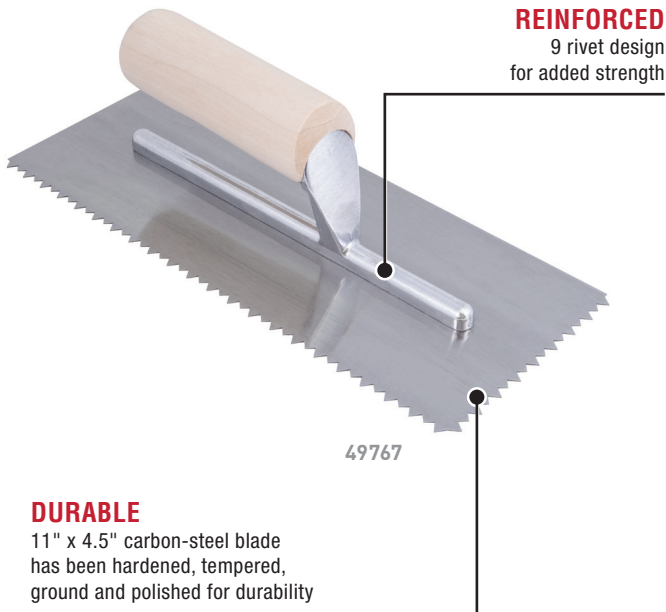

Wood Handle Trowels

COMFORT
Large wooden handle with firm, comfortable grip

Item #	Notch Size	Application
49768	1/16" x 1/16" x 1/16" SQ 	For carpet tile, fiberglass sheet, felt-backed sheet, luxury vinyl tile, plank, and cork underlayment
49730	3/16" x 1/4" x 1/2" FTV 	For laminated wood plank, solid wood, bamboo and acrylic impregnated plank flooring
49737	1/8" x 1/8" x 1/16" FTV 	For secondary backed carpet, direct glue down sheet vinyl, and cork underlayment
49738	1/16" x 1/32" x 5/64" U 	For carpet tile, fiberglass sheet, felt back sheet, and VCT
49766	1/8" x 1/8" x 1/8" SQ 	For pre-finished parquet and wall base
49767	1/4" x 3/16" VTT 	For bamboo, solid and engineered wood flooring up to 1/2" thick
49771	1/16" x 1/32" x 1/32" U 	For VCT, vinyl, luxury vinyl tile and plank
49769	1/4" x 1/4" x 1/4" FTV 	For engineered wood plank, solid wood, bamboo or acrylic impregnated plank flooring

Scan here for
PRODUCT
INFORMATION

The ROBERTS® Pro Flooring Trowels are professionally designed for spreading a variety of flooring adhesives. The large wood handle trowels are easy to maneuver and feature hardened, tempered steel blades for added durability. The die-cast aluminum shank provides extra support.