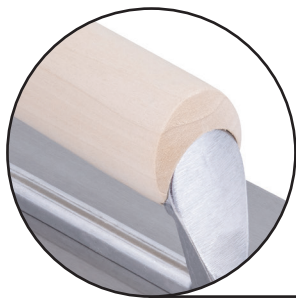

Wood Handle Trowels

COMFORT
Large wooden handle with firm, comfortable grip

Item #	Notch Size	Application
49768	1/16" x 1/16" x 1/16" SQ 	For carpet tile, fiberglass sheet, felt-backed sheet, luxury vinyl tile, plank, and cork underlayment
49730	3/16" x 1/4" x 1/2" FTV 	For laminated wood plank, solid wood, bamboo and acrylic impregnated plank flooring
49737	1/8" x 1/8" x 1/16" FTV 	For secondary backed carpet, direct glue down sheet vinyl, and cork underlayment
49738	1/16" x 1/32" x 5/64" U 	For carpet tile, fiberglass sheet, felt back sheet, and VCT
49766	1/8" x 1/8" x 1/8" SQ 	For pre-finished parquet and wall base
49767	1/4" x 3/16" VTT 	For bamboo, solid and engineered wood flooring up to 1/2" thick
49771	1/16" x 1/32" x 1/32" U 	For VCT, vinyl, luxury vinyl tile and plank
49769	1/4" x 1/4" x 1/4" FTV 	For engineered wood plank, solid wood, bamboo or acrylic impregnated plank flooring

Scan here for
PRODUCT
INFORMATION

The ROBERTS® Pro Flooring Trowels are professionally designed for spreading a variety of flooring adhesives. The large wood handle trowels are easy to maneuver and feature hardened, tempered steel blades for added durability. The die-cast aluminum shank provides extra support.