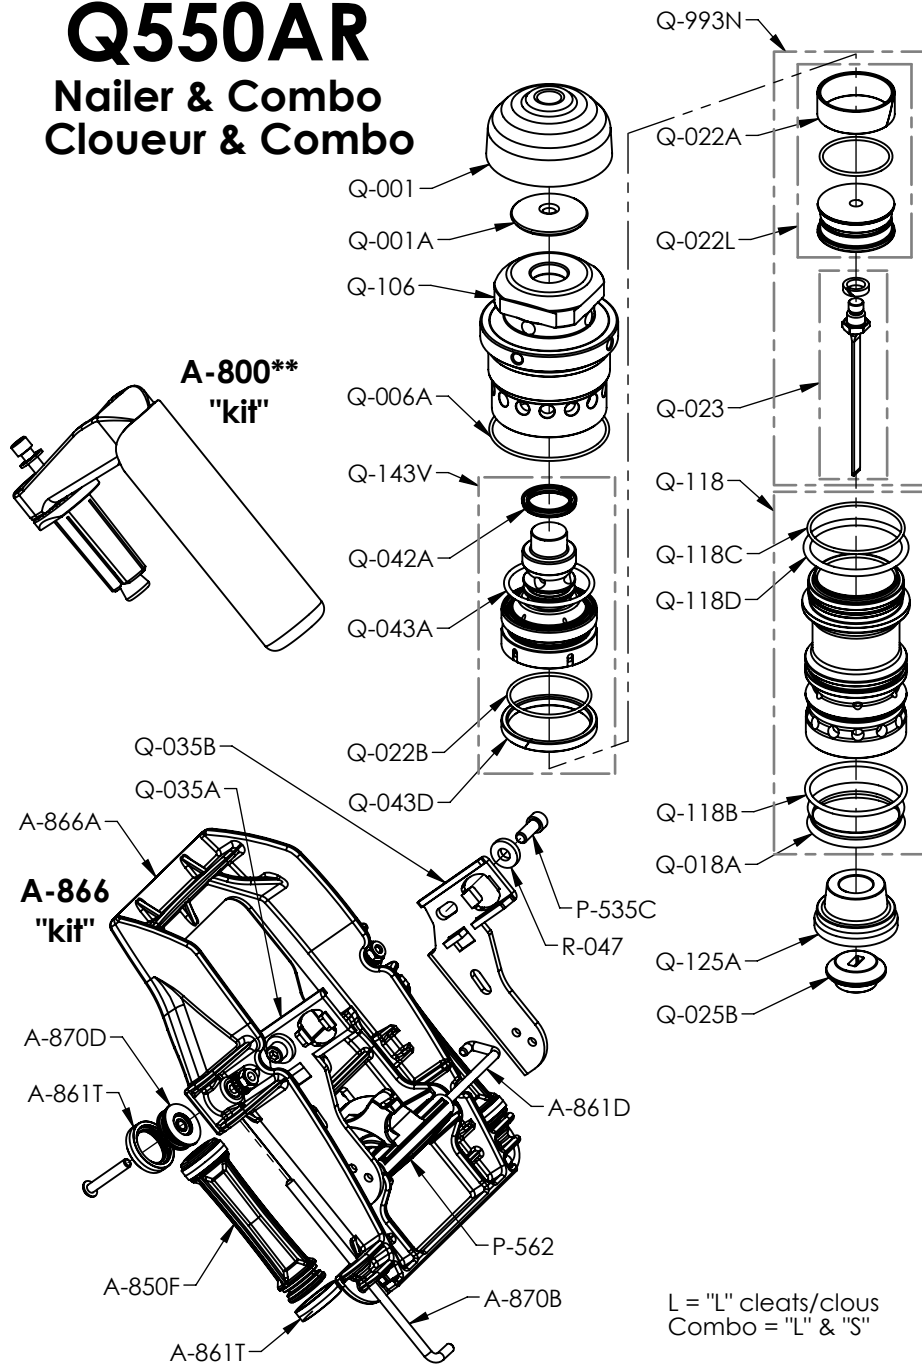

Q550AR

Nailer & Combo Cloueur & Combo

L = "L" cleats/clous
Combo = "L" & "S"

Parts list at / Liste de pièces à
<https://support.primatech.ca>