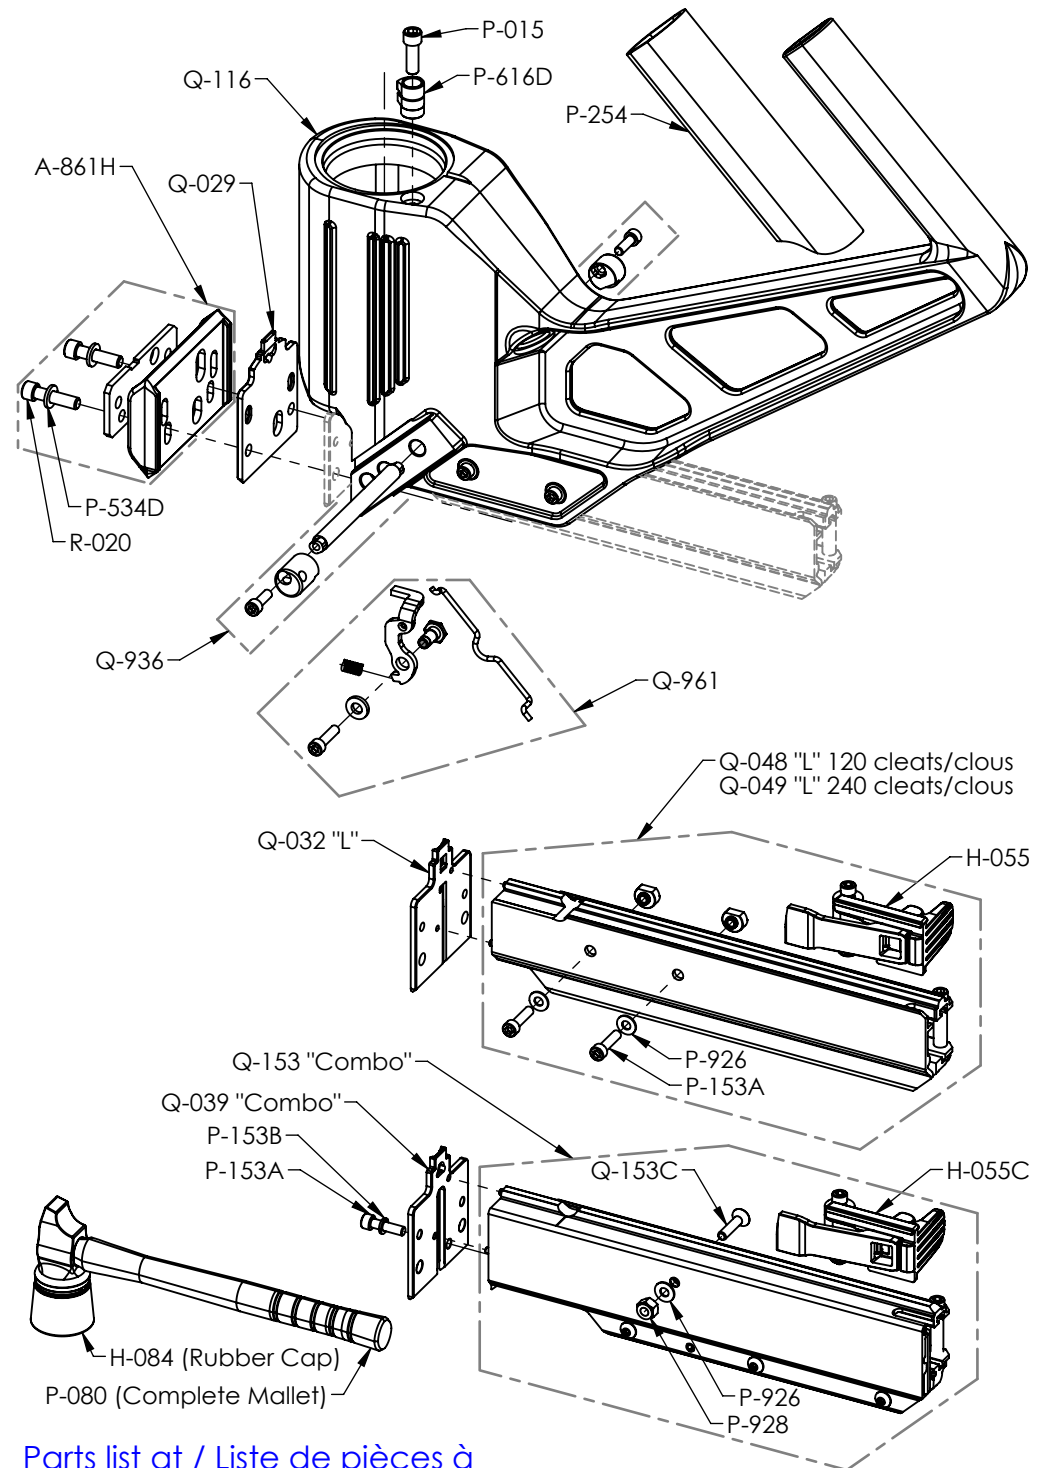

Q550AR

Nailer & Combo Cloueur & Combo

L = "L" cleats/clous
Combo = "L" & "S"

Parts list at / Liste de pièces à
<https://support.primatech.ca>