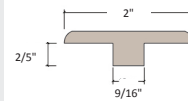

Coordinating Solid Wood Moldings

Stocked and Sold by Next Floor

Mission Hill 630

Reducer

Length: 82.6" (210 cm)
 Pieces/Carton: 25
 Lb/Carton: 50.7
 Cartons/Pallet: 52

T-Mold

Length: 82.6" (210 cm)
 Pieces/Carton: 25
 Lb/Carton: 46.3
 Cartons/Pallet: 45

Stair Nose

Length: 82.6" (210 cm)
 Pieces/Carton: 12
 Lb/Carton: 41.8
 Cartons/Pallet: 49

Product Colour	Reducer SKU Number	T-Mold SKU Number	Stair Nose SKU Number
630 001 Champagne Oak	RD630001	TM630001	SN630001
630 004 Sauvignon Oak	RD630004	TM630004	SN630004
630 009 Riesling Oak	RD630009	TM630009	SN630009
630 006 Chardonnay Oak	RD630006	TM630006	SN630006
630 007 Armagnac Oak	RD630007	TM630007	SN630007
630 008 Aged Bourbon Oak	RD630008	TM630008	SN630008