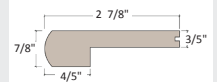

Coordinating Solid Wood Moldings

Stocked and Sold by Next Floor

Mission Hill 630

Reducer

Length: 82.6" (210 cm)
 Pieces/Carton: 25
 Lb/Carton: 50.7
 Cartons/Pallet: 52

T-Mold

Length: 82.6" (210 cm)
 Pieces/Carton: 25
 Lb/Carton: 46.3
 Cartons/Pallet: 45

Stair Nose

Length: 82.6" (210 cm)
 Pieces/Carton: 12
 Lb/Carton: 41.8
 Cartons/Pallet: 49

Product Colour	Reducer SKU Number	T-Mold SKU Number	Stair Nose SKU Number
630 001 Champagne Oak	RD630001	TM630001	SN630001
630 004 Sauvignon Oak	RD630004	TM630004	SN630004
630 009 Riesling Oak	RD630009	TM630009	SN630009
630 006 Chardonnay Oak	RD630006	TM630006	SN630006
630 007 Armagnac Oak	RD630007	TM630007	SN630007
630 008 Aged Bourbon Oak	RD630008	TM630008	SN630008