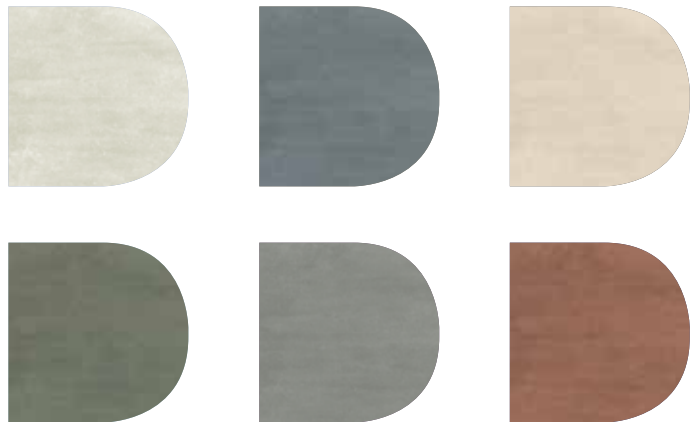

30x30 cm / 12"x12" Ret.

FOUR COLLECTIONS UNLIMITED STYLES

D

Gres porcellanato impasto colorato
Porcelain stoneware color body

60x 60 cm / 24"x24" Ret.

60x120 cm / 24"x48" Ret.

ELEMENTS

STYLISH ATTITUDE