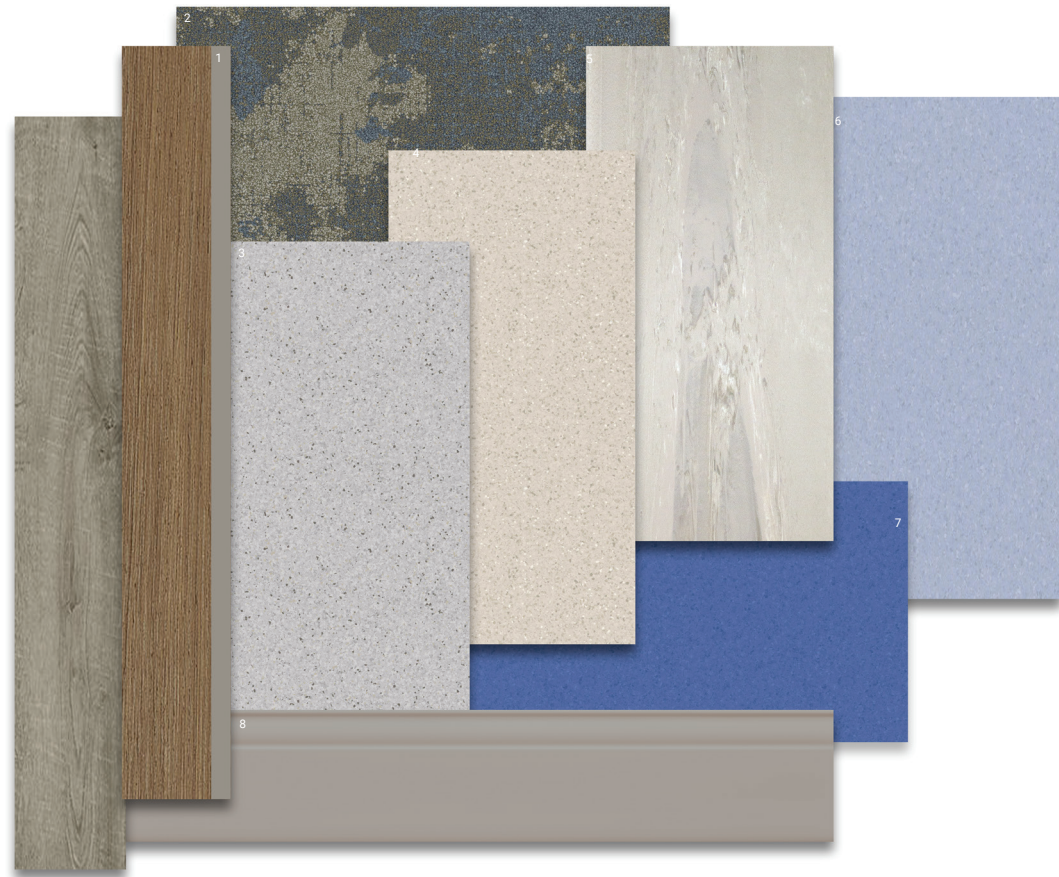

776 Fuschia
68 White Sand W *

640 Light Green Quartz
460 Cotton W *

725 Espresso Bean Brown
47 Brown *

969 Quartz CB
460 Cotton W *

066 Bird Egg Beige WB
TA3 Castaway CG *

775 Marine Blue
18 Navy Blue *

* Suggested Johnsonite(R) colors for finishing Borders (wall base).